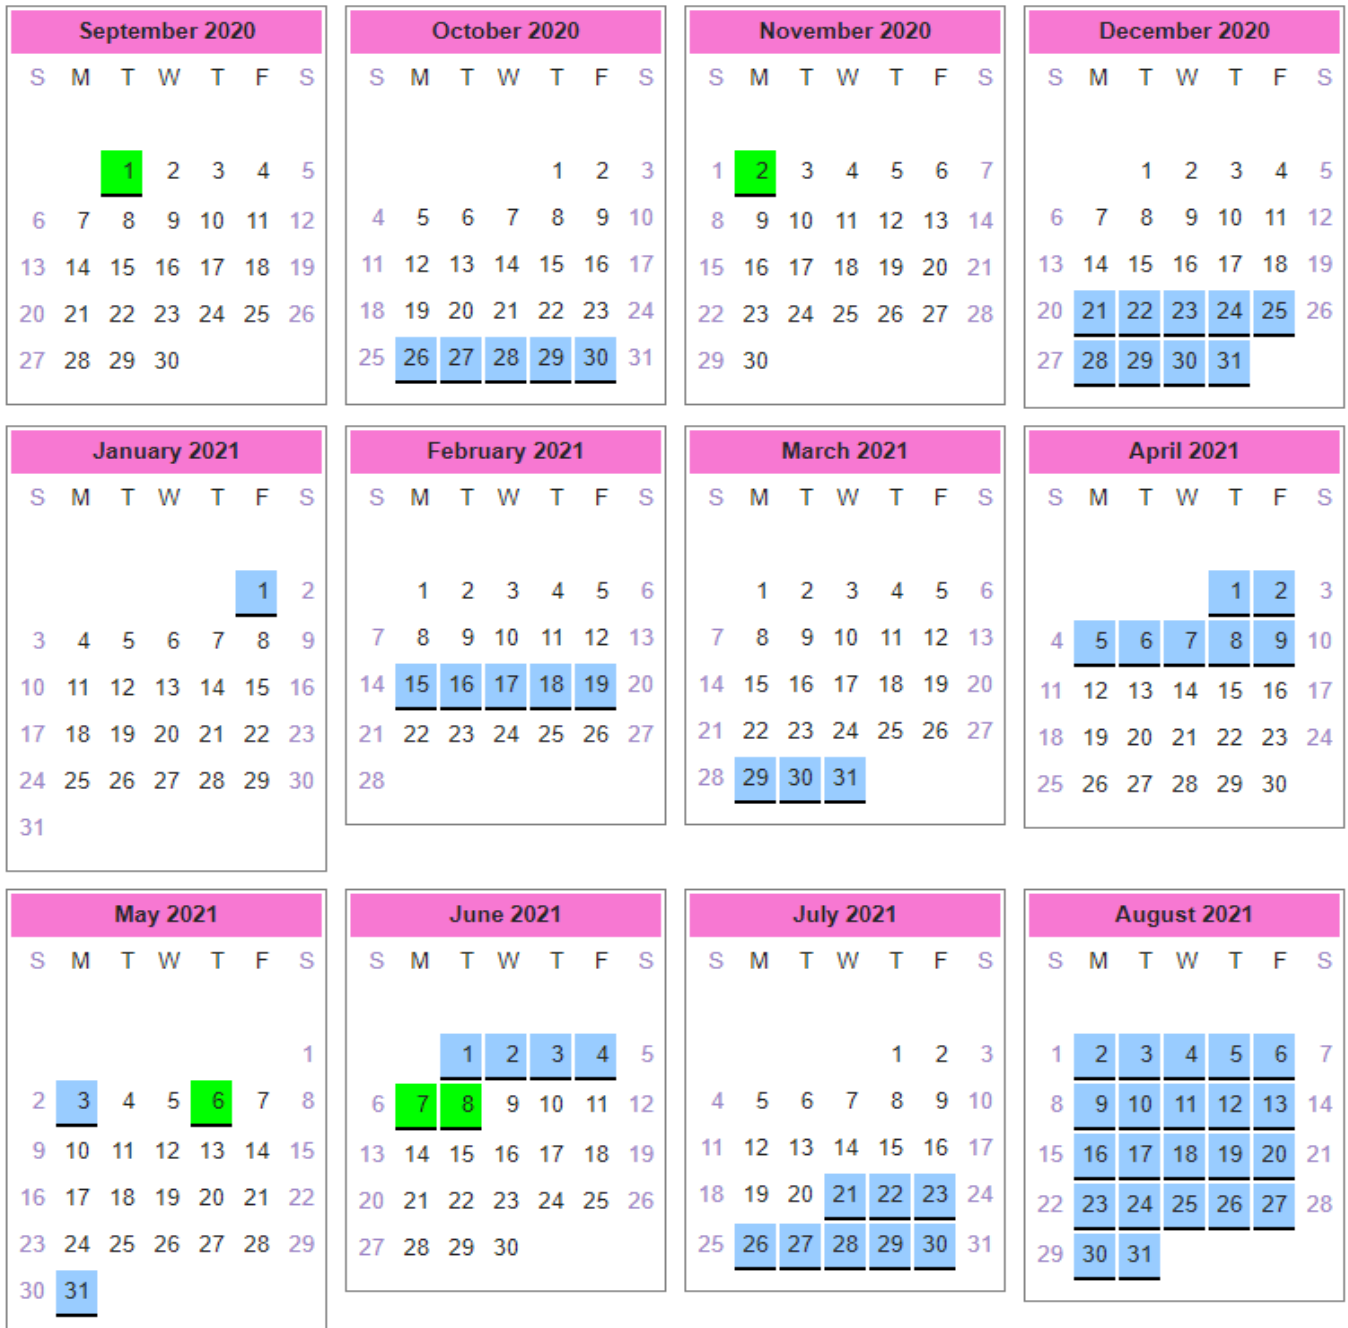

St George's Church of England Primary School. Chorley - Aided School (Primary (Infant+Junior))

Total Openings: 190

Training Days: 5

"Be determined and confident as God will be with you", inspiring you to "learn, care and share through work, play and prayer". Deuteronomy 31:6